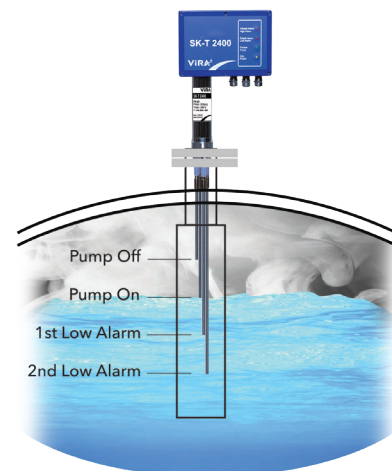

SK-T 2400

Compact On-Off Level Control and Alarm System

Compact On-Off Level Control and Alarm System

- Type** : SK-T 2400
- Mains Supply** : 230 VAC (+5% / -10%) 50/60Hz
- Function** : Pump On-Off, High Alarm, Low Alarm
- Output** : Pump On-Off Relay, Two Alarm Relay
- Nominal Pressure** : PN 40
- Max. Operat. Temp.** : 239 °C
- Max. Operat. Press.** : 32 Bar g
- Connection** : 1" BSP Screwed
- Length** : 500 - 1000 - 1500 mm
(Can be cut to desired level)
- Max. Ambient Temp.** : 70 °C

Application Examples

SK-T 2400 Compact On-Off Level Control and Alarm System

1- Compact On-Off Level Control and Alarm System 2- Feed Water Pump