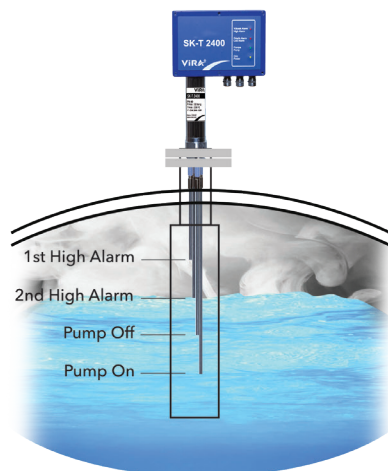

SK-T 2400

Compact On-Off Level Control and Alarm System

Compact On-Off Level Control and Alarm System

- Type** : SK-T 2400
- Mains Supply** : 230 VAC (+5% / -10%) 50/60Hz
- Function** : Pump On-Off, High Alarm, Low Alarm
- Output** : Pump On-Off Relay, Two Alarm Relay
- Nominal Pressure** : PN 40
- Max. Operat. Temp.** : 239 °C
- Max. Operat. Press.** : 32 Bar g
- Connection** : 1" BSP Screwed
- Length** : 500 - 1000 - 1500 mm
(Can be cut to desired level)
- Max. Ambient Temp.** : 70 °C

Application Examples

SK-T 2400 Compact On-Off Level Control and Alarm System

1- Compact On-Off Level Control and Alarm System 2- Feed Water Pump