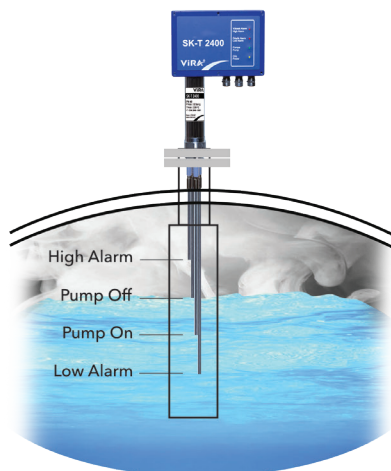

SK-T 2400

Compact On-Off Level Control and Alarm System

Compact On-Off Level Control and Alarm System

- Type** : SK-T 2400
- Mains Supply** : 230 VAC (+5% / -10%) 50/60Hz
- Function** : Pump On-Off, High Alarm, Low Alarm
- Output** : Pump On-Off Relay, Two Alarm Relay
- Nominal Pressure** : PN 40
- Max. Operat. Temp.** : 239 °C
- Max. Operat. Press.** : 32 Bar g
- Connection** : 1" BSP Screwed
- Length** : 500 - 1000 - 1500 mm
(Can be cut to desired level)
- Max. Ambient Temp.** : 70 °C

Application Examples

SK-T 2400 Compact On-Off Level Control and Alarm System

1- Compact On-Off Level Control and Alarm System 2- Feed Water Pump