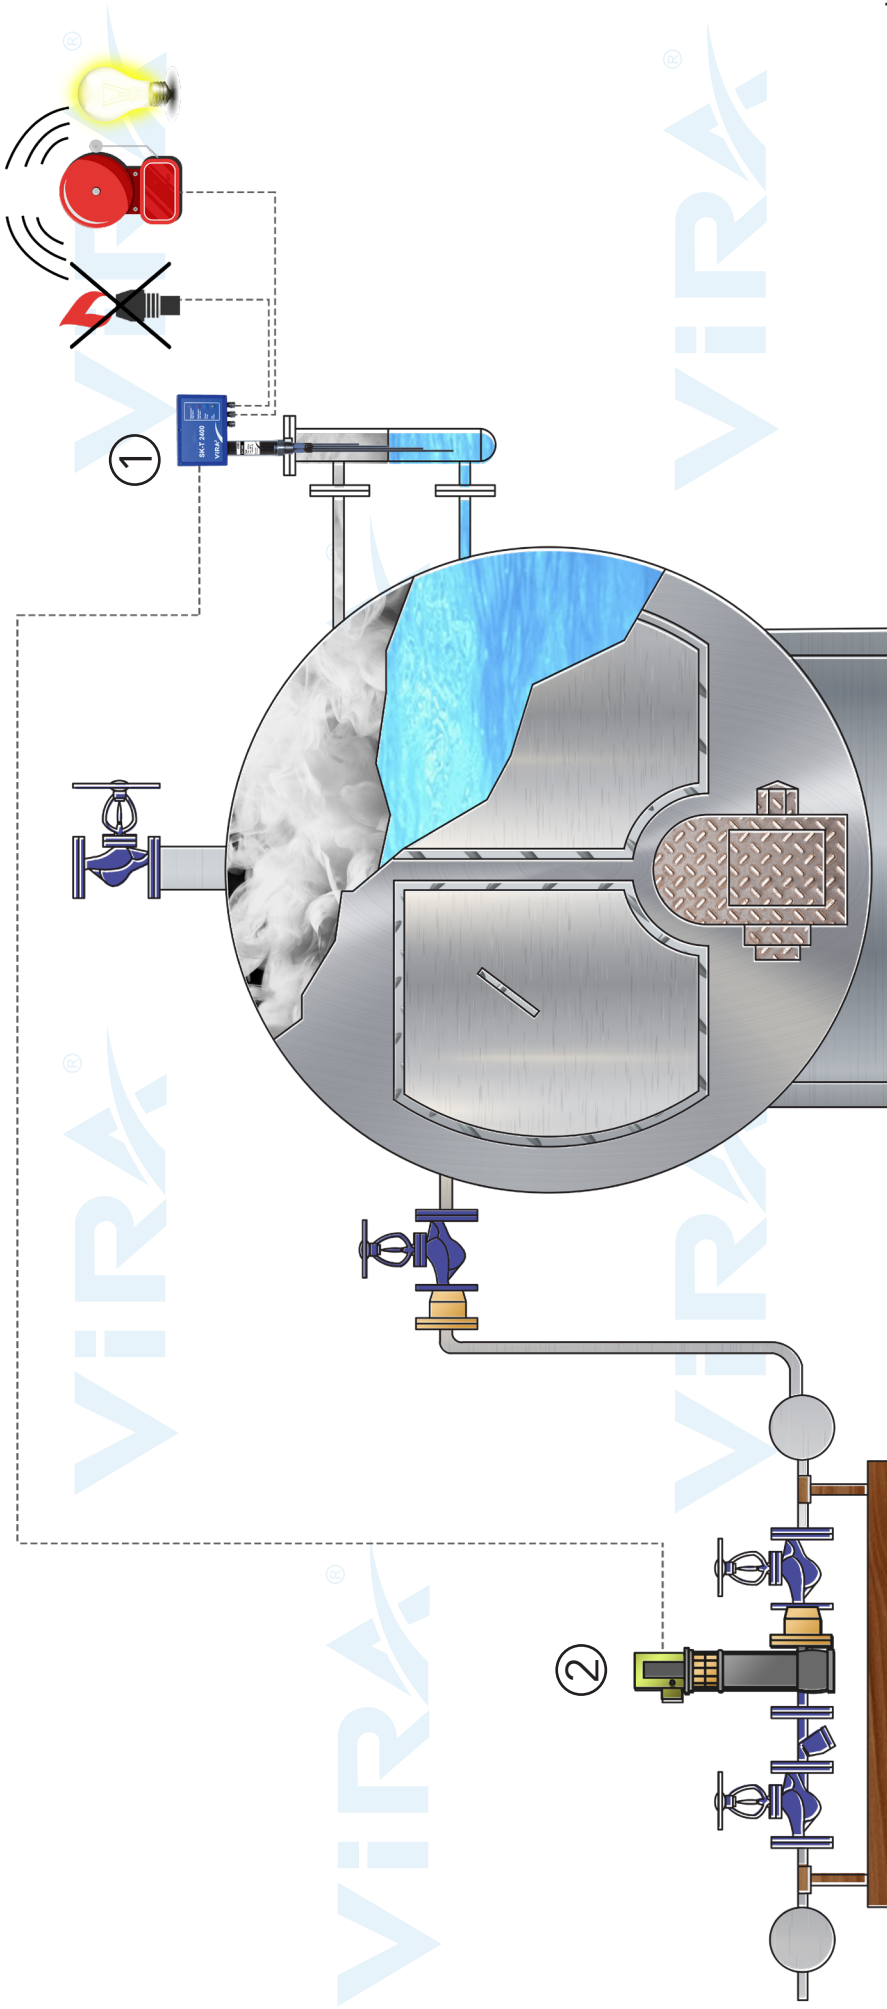

SK-T 2400

Compact On-Off Level Control and Alarm System

Compact On-Off Level Control and Alarm System

- Type** : SK-T 2400
- Mains Supply** : 230 VAC (+5% / -10%) 50/60Hz
- Function** : Pump On-Off, High Alarm, Low Alarm
- Output** : Pump On-Off Relay, Two Alarm Relay
- Nominal Pressure** : PN 40
- Max. Operat. Temp.** : 239 °C
- Max. Operat. Press.** : 32 Bar g
- Connection** : 1" BSP Screwed
- Length** : 500 - 1000 - 1500 mm
(Can be cut to desired level)
- Max. Ambient Temp.** : 70 °C

Application Examples

SK-T 2400 Compact On-Off Level Control and Alarm System

1- Compact On-Off Level Control and Alarm System 2- Feed Water Pump